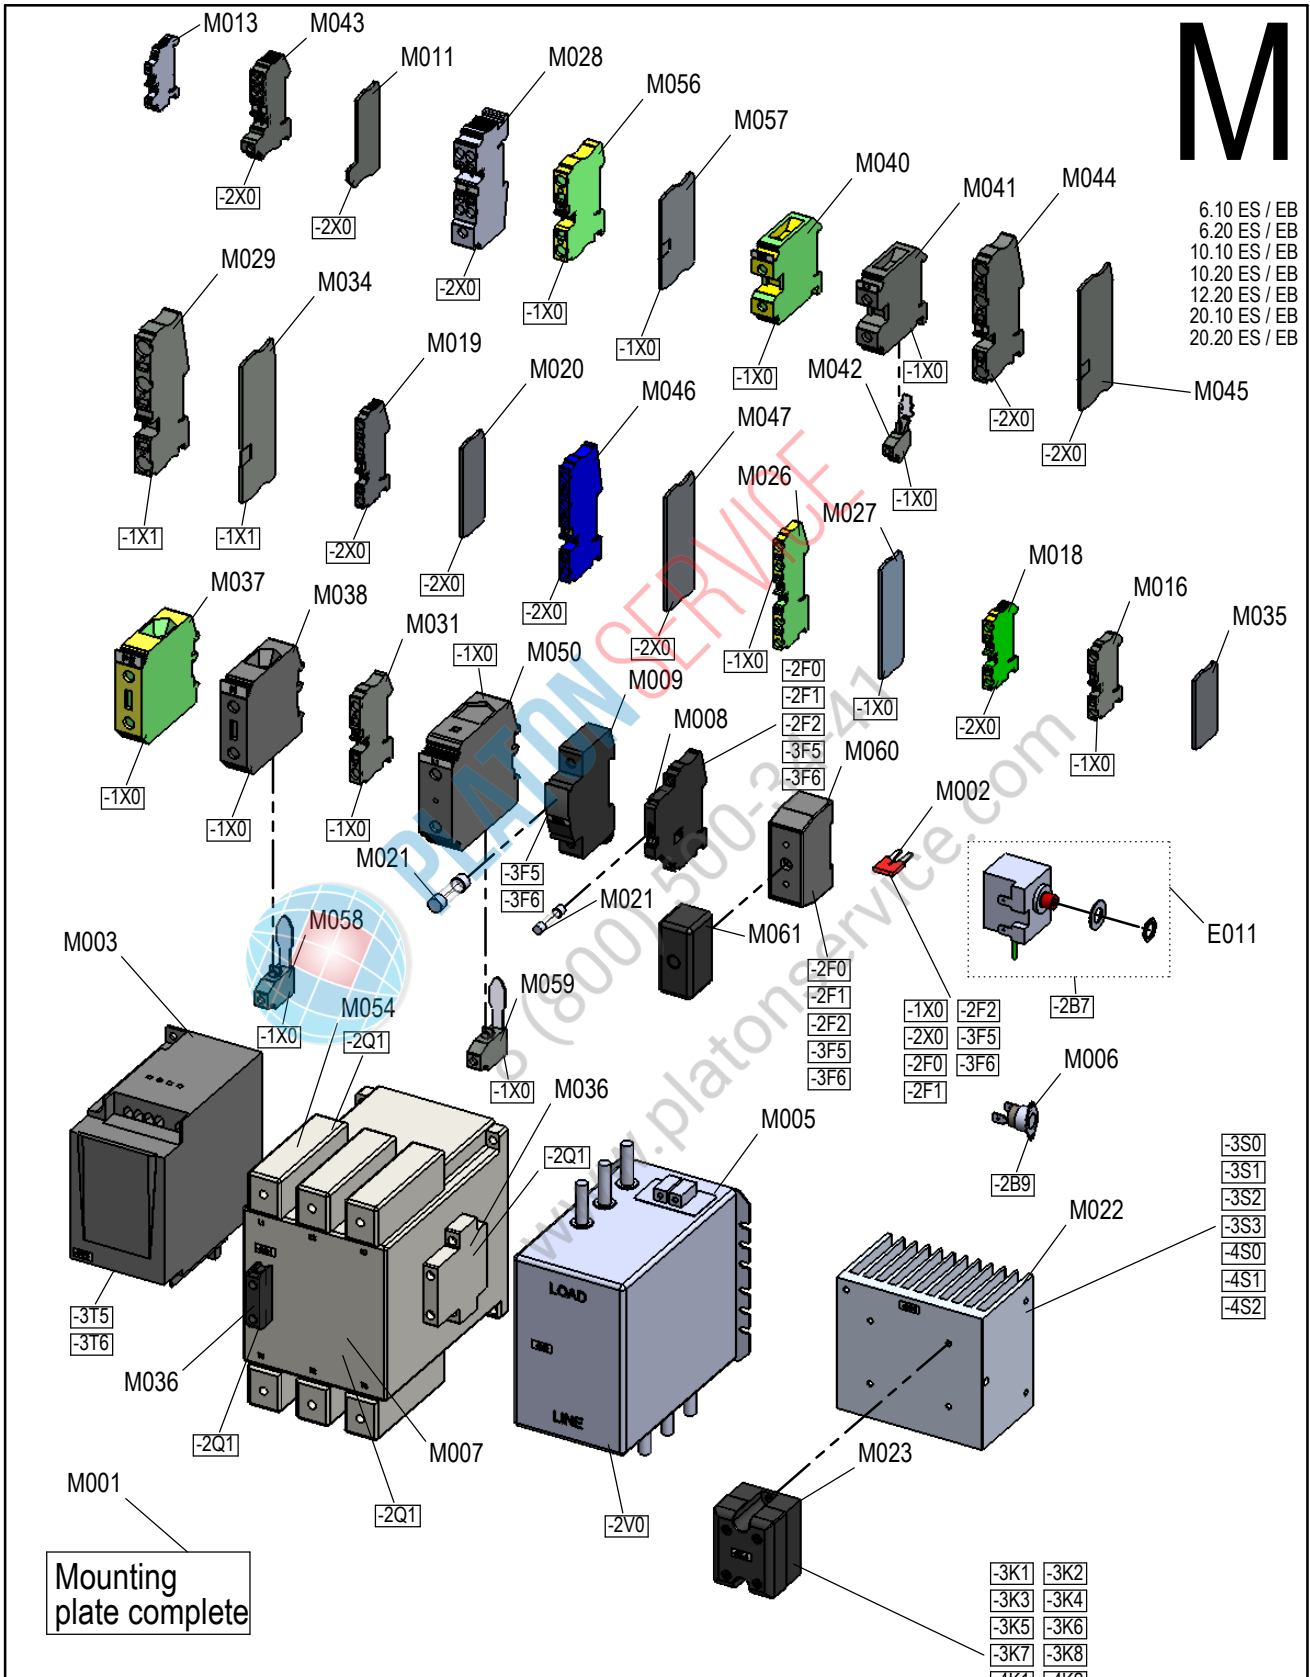

M

6.10 ES / EB
6.20 ES / EB
10.10 ES / EB
10.20 ES / EB
12.20 ES / EB
20.10 ES / EB
20.20 ES / EB

Laufende Verbesserungen des Produkts können Änderungen der Spezifikationen ohne expliziten Hinweis bedingen. Continuous improvements to the product may mean changes to the specification are made without explicit mention. 9965026_02 © 2015 Manitowoc.

01	AM 2016/005	Jan 27, 16	aneumeie	Drawn	28.10.2015	aruhdorf
02	aktualisiert	Jul 17, 18	aneumeie	App.	Jul 17, 18	aneumeie
Rev	Remarks	Date	Name		Date	Name