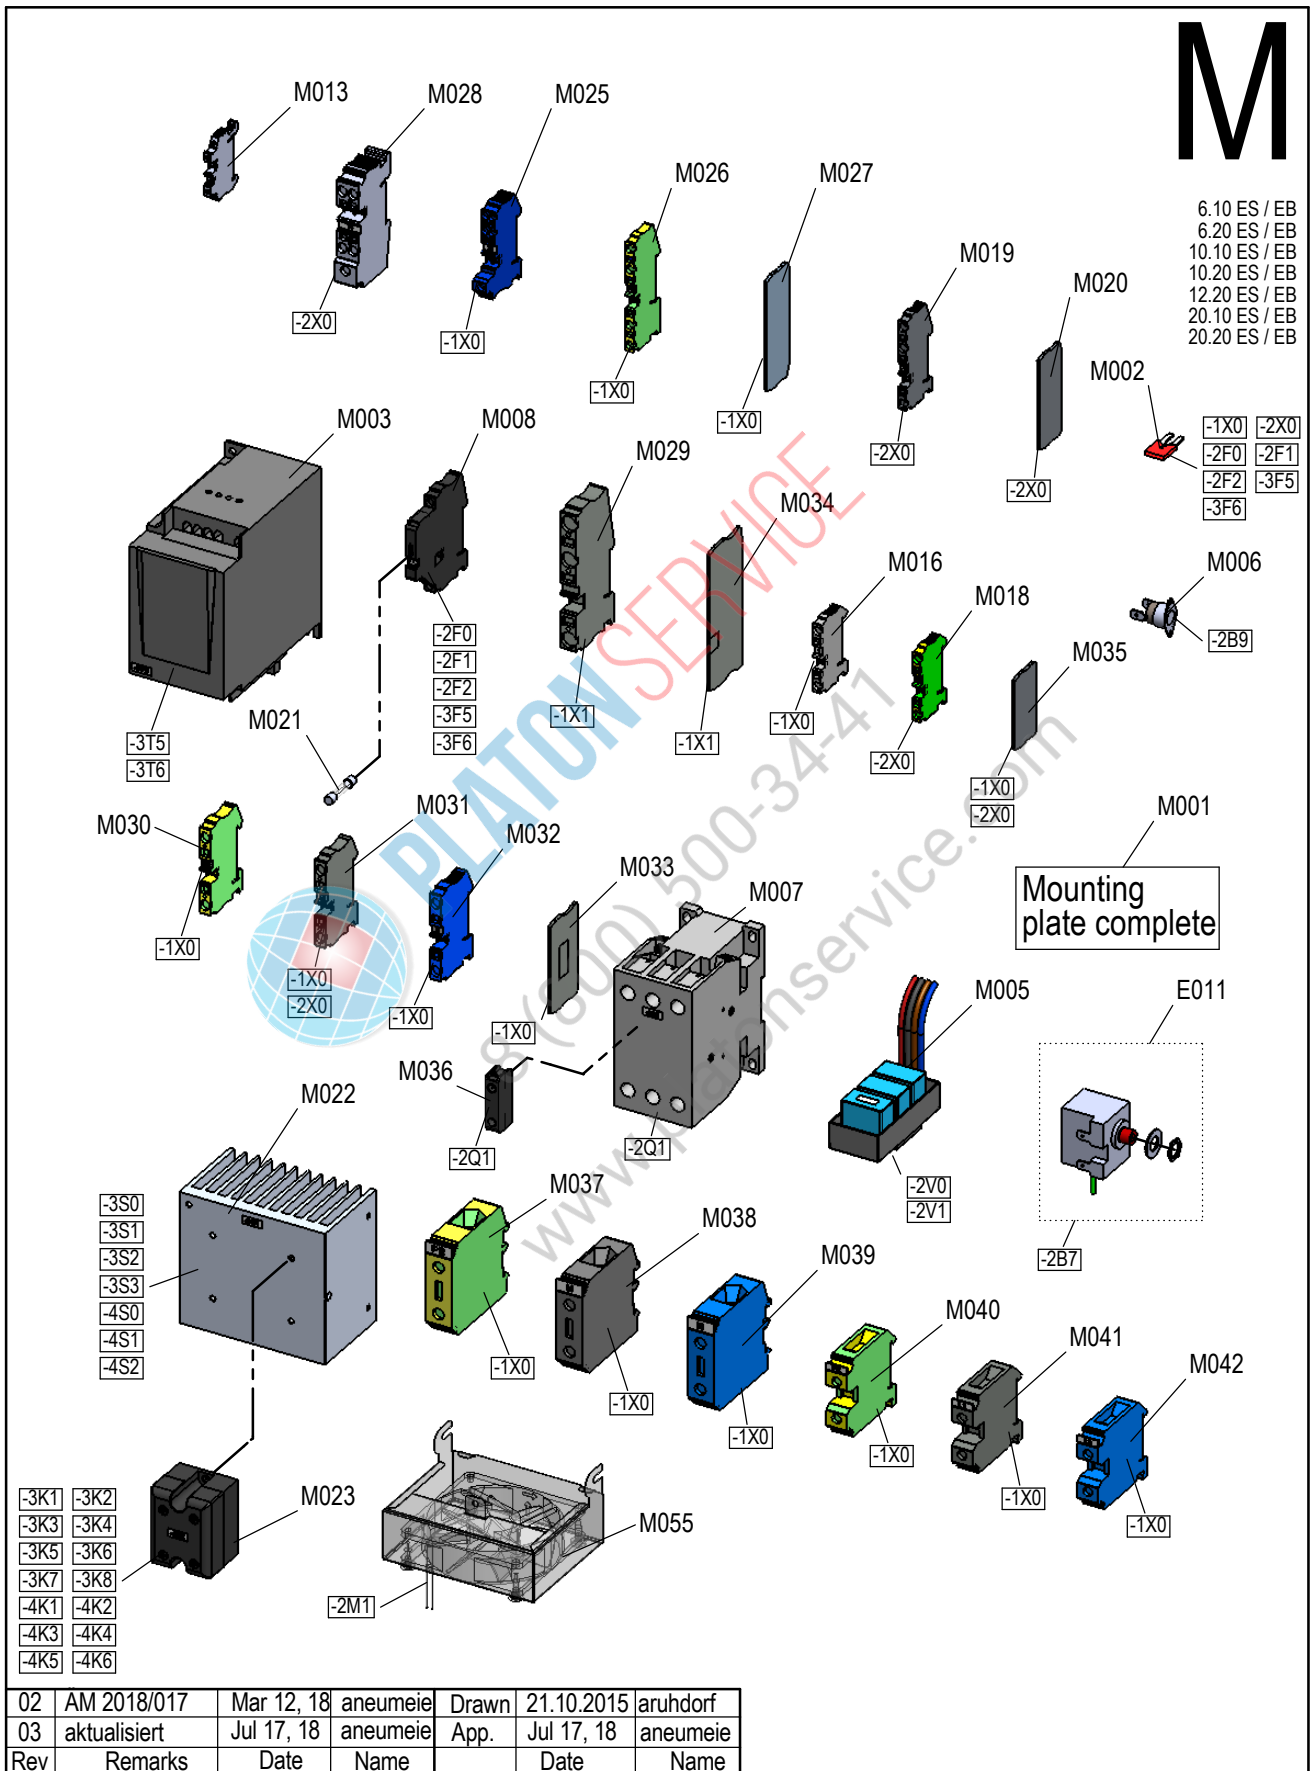

M

6.10 ES / EB
6.20 ES / EB
10.10 ES / EB
10.20 ES / EB
12.20 ES / EB
20.10 ES / EB
20.20 ES / EB

Laufende Verbesserungen des Produkts können Änderungen der Spezifikationen ohne expliziten Hinweis bedingen. Continuous improvements to the product may mean changes to the specification are made without explicit mention.

- -3K1
- -3K2
- -3K3
- -3K4
- -3K5
- -3K6
- -3K7
- -3K8
- -4K1
- -4K2
- -4K3
- -4K4
- -4K5
- -4K6

02	AM 2018/017	Mar 12, 18	aneumeie	Drawn	21.10.2015	aruhdorf
03	aktualisiert	Jul 17, 18	aneumeie	App.	Jul 17, 18	aneumeie
Rev	Remarks	Date	Name		Date	Name